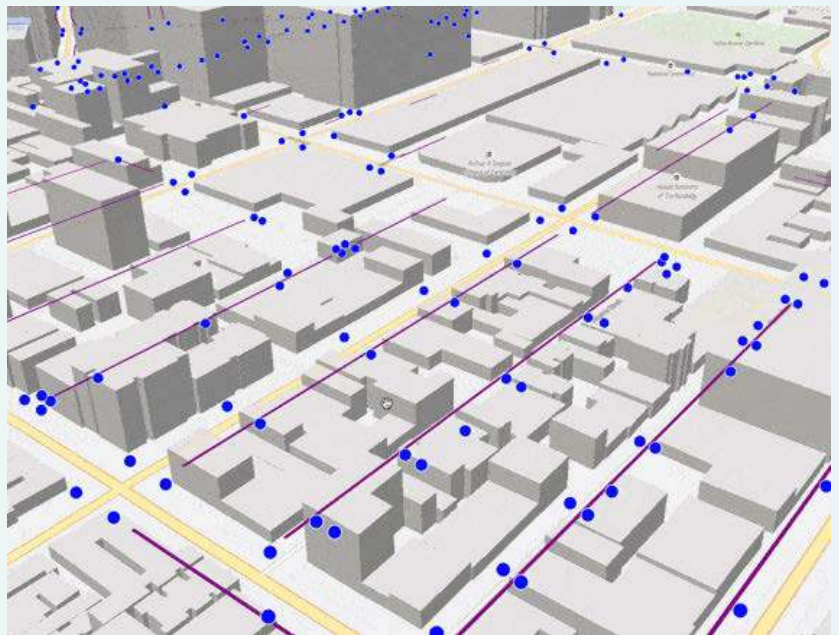

A LIGHTWEIGHT, PORTABLE, HIGH-PERFORMANCE MAP TILE SERVER CAPABLE OF DELIVERING GLOBAL BASEMAPS ON DEMAND, EVEN IN REMOTE OR RESTRICTED AREAS

Many professionals need rapid access to basemaps around the world – from maps of countries to streets and buildings – especially when they are in the field and can't depend on internet connectivity. Whether directing field missions, providing a common operating picture, or managing infrastructure, each requires a fast, portable, and sometimes disconnected basemap – whenever and wherever needed. A lightweight, performant, self-contained map tile server, Boundless Offline Tile Server publishes Mapbox or Geopackage vector tiles from a local OpenStreetMap (OSM) basemap, delivering web map capability down to the building level without network connectivity.

BENEFITS

- Fast map tile rendering provides quick access to critical information, for more responsiveness in time-sensitive environments
- Small software footprint frees up disk space and compute resources for other operational needs so you can accomplish more in the field
- Works in remote or restricted areas where users cannot depend on an internet connection, or don't want one due to security concerns
- Accurate, up-to-date maps provide detail down to small streets and buildings for more precise decision-making
- "Server in a box" convenience with maximum customization and flexibility – get all the functionality your operation requires, without unnecessary extras, in an open and easily integratable package