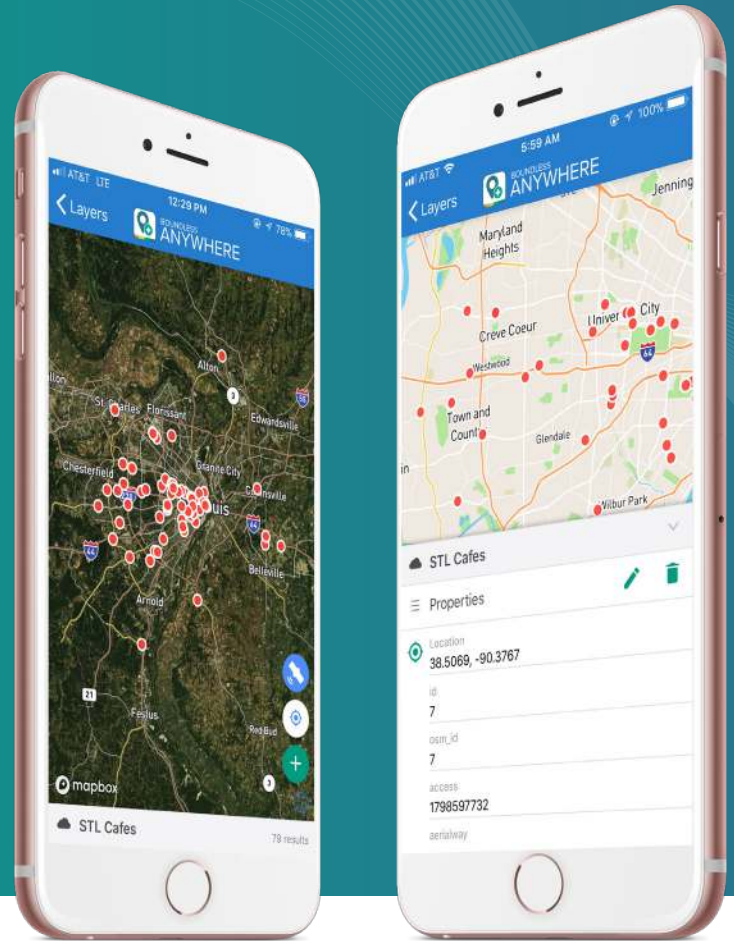

ENTERPRISE APPLICATION SUPPORT

Boundless Anywhere either works out-of-the box or can be used as a reference implementation for a custom enterprise field collection solution. Our engineering and professional services teams are available to help customize to your specific requirement.

Anywhere is a component of Boundless Exchange and is licensed together as an annual subscription, which contains access and use of the software, support and upgrades. Anywhere is compatible with Exchange version 1.4 and higher. It deploys on devices with iOS 8.X or higher and Android 5.0 or higher. Exchange and Anywhere are licensed via annual subscription from Boundless.

Boundless customers also have access to Boundless Connect, which is our web portal designed to provide documentation, training, help, and user collaboration for our products and services.

FEATURES

Configuration

- Direct integration with Boundless Exchange version 1.4 and later
- Configure the Boundless Exchange endpoint from the Anywhere app

Authentication

- Login using Boundless Exchange username/password

Map Rendering and Styling

- Premium Mapbox GL basemap
- Supports Mapbox style paint spec

RESOURCES

Availability

Boundless Anywhere is available now on iOS and Android. For more information and details on pricing, email contact@boundlessgeo.com

ABOUT BOUNDLESS

Boundless is the leader in open, scalable enterprise-grade GIS software. Boundless empowers state and local governments, federal agencies and commercial enterprises to control the development of their GIS ecosystems and unlock the value of their location-based data to make better decisions, answer location intelligence questions and more fully understand their world. The experts at Boundless reduce the cost and time of deploying, managing and enriching the use of geospatial software with scalable, open GIS solutions – including Server™, Offline Tile Server™, Exchange™, Anywhere™, Desktop™, and Connect™. Learn more at boundlessgeo.com. Follow Boundless @boundlessgeo.